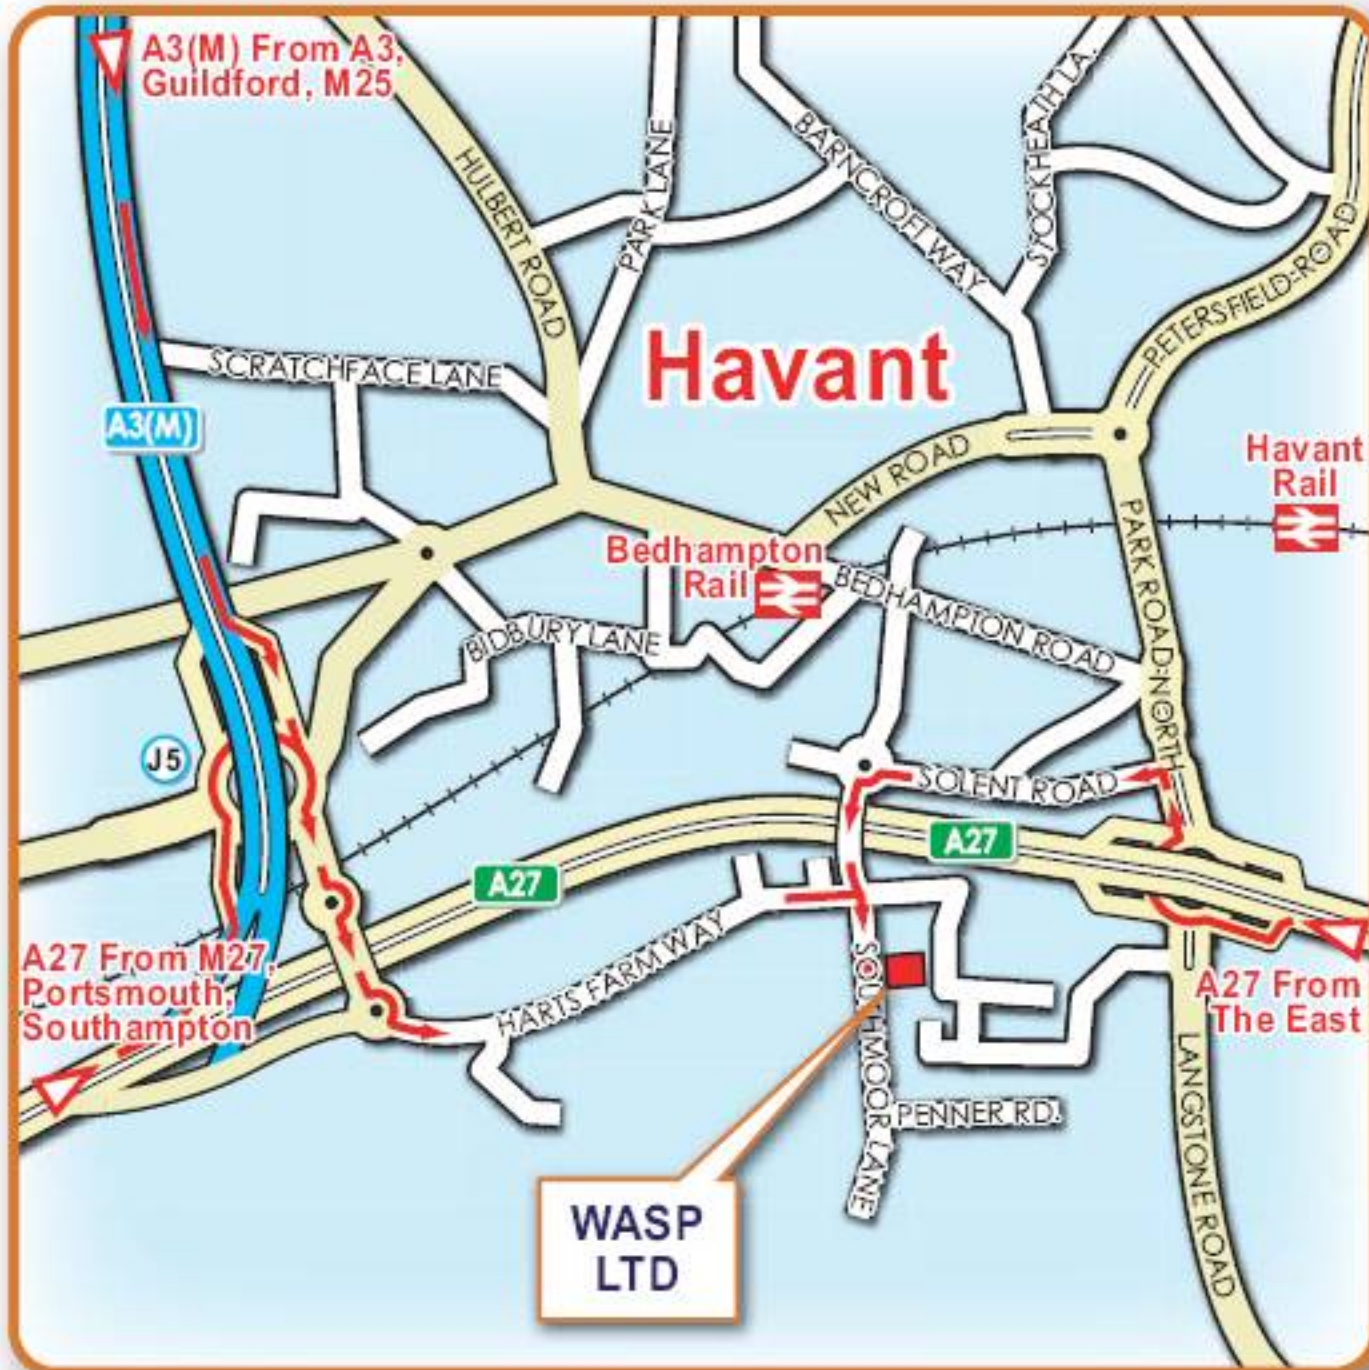

**Wessex Advanced Switching Products Limited**

Southmoor Lane, Havant, Hampshire PO9 1JW

Telephone: (023) 9245 3711 Fax: (023) 9247 3918

**Travel Information**

 **From the A3(M) Southbound, Junction 5**  
Exit the A3(M) at junction 5, and at the roundabout take the second exit. Bear left, and at the next roundabout take the second exit again. Bear left again, then at the following roundabout take the first exit onto Harts Farm Way. Turn right onto Southmoor Lane where Wasp Ltd. Is located on your left.

 **From the A27, A3(M) Northbound, Junction 5**  
Follow the A27 to the A3(M). Merge onto the A3(M). Exit the A3(M) at junction 5, and at the roundabout take the fourth exit, then follow directions as above.

 **From the A27 (Westbound)**  
Follow the A27 until you reach the roundabout where Havant, and the B2149 are signposted. Exit the A27 and at the roundabout take the third exit onto the B2149. Turn left onto Solent Road. At the roundabout, take the first exit and continue down this road onto Southmoor Lane where Wasp Ltd. Is located on your left.

 Customer Parking is available on site.

 Bedhampton and Havant rail stations are both less than one mile from Wasp Ltd.

 The nearest airport is Southampton, which is located 17.6 miles away. Bournemouth Airport is located 37.1 miles away. Heathrow Airport is located approximately 65 miles away. Gatwick Airport is located approximately 61.3 miles away.